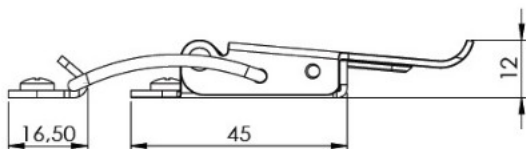

PRODUCT SHEET

Description:

Table Catch #22, SS-304 (1 Set = 1 x Toggle + 1 x Hook)

Item number:

24.03.000-1

Units	Box	Carton	HS Code	Barcode
Set	100	600	8302420090	
5704866500708				

Notice:
All measurements are guidelines.