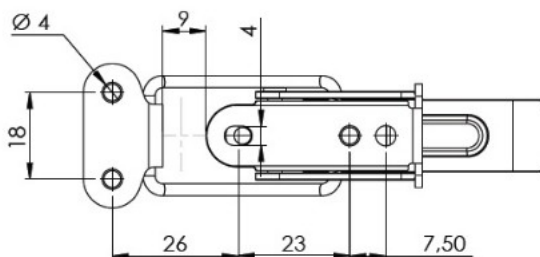

PRODUCT SHEET

Description:

Table Catch #22, SS-304 (1 Set = 1 x Toggle + 1 x Hook)

Item number:

24.03.000-1

Units	Box	Carton	HS Code	Barcode
Set	100	600	8302420090	
5704866500708				

Notice:
All measurements are guidelines.