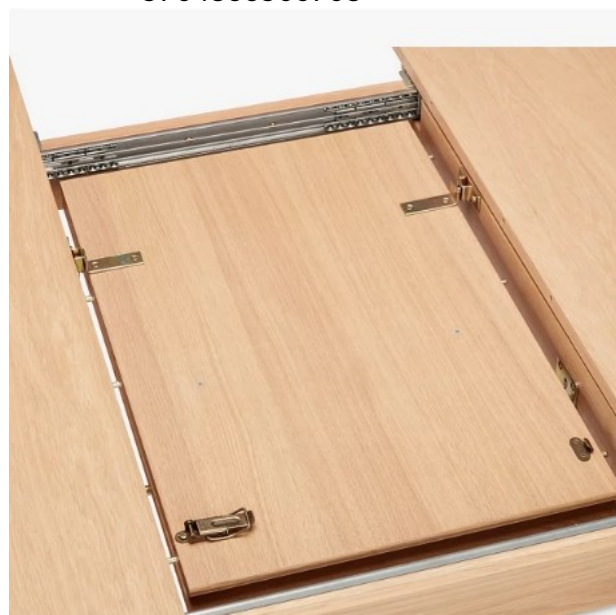

PRODUCT SHEET

Description:

Table Catch #22, SS-304 (1 Set = 1 x Toggle + 1 x Hook)

Item number:

24.03.000-1

Units	Box	Carton	HS Code	Barcode
Set	100	600	8302420090	
5704866500708				

Notice:
All measurements are guidelines.