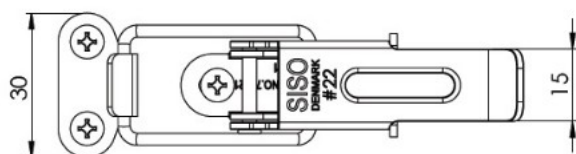

PRODUCT SHEET

Description:

Table Catch #22, SS-304 (1 Set = 1 x Toggle + 1 x Hook)

Item number:

24.03.000-1

Units	Box	Carton	HS Code	Barcode
Set	100	600	8302420090	
5704866500708				

Notice:
All measurements are guidelines.